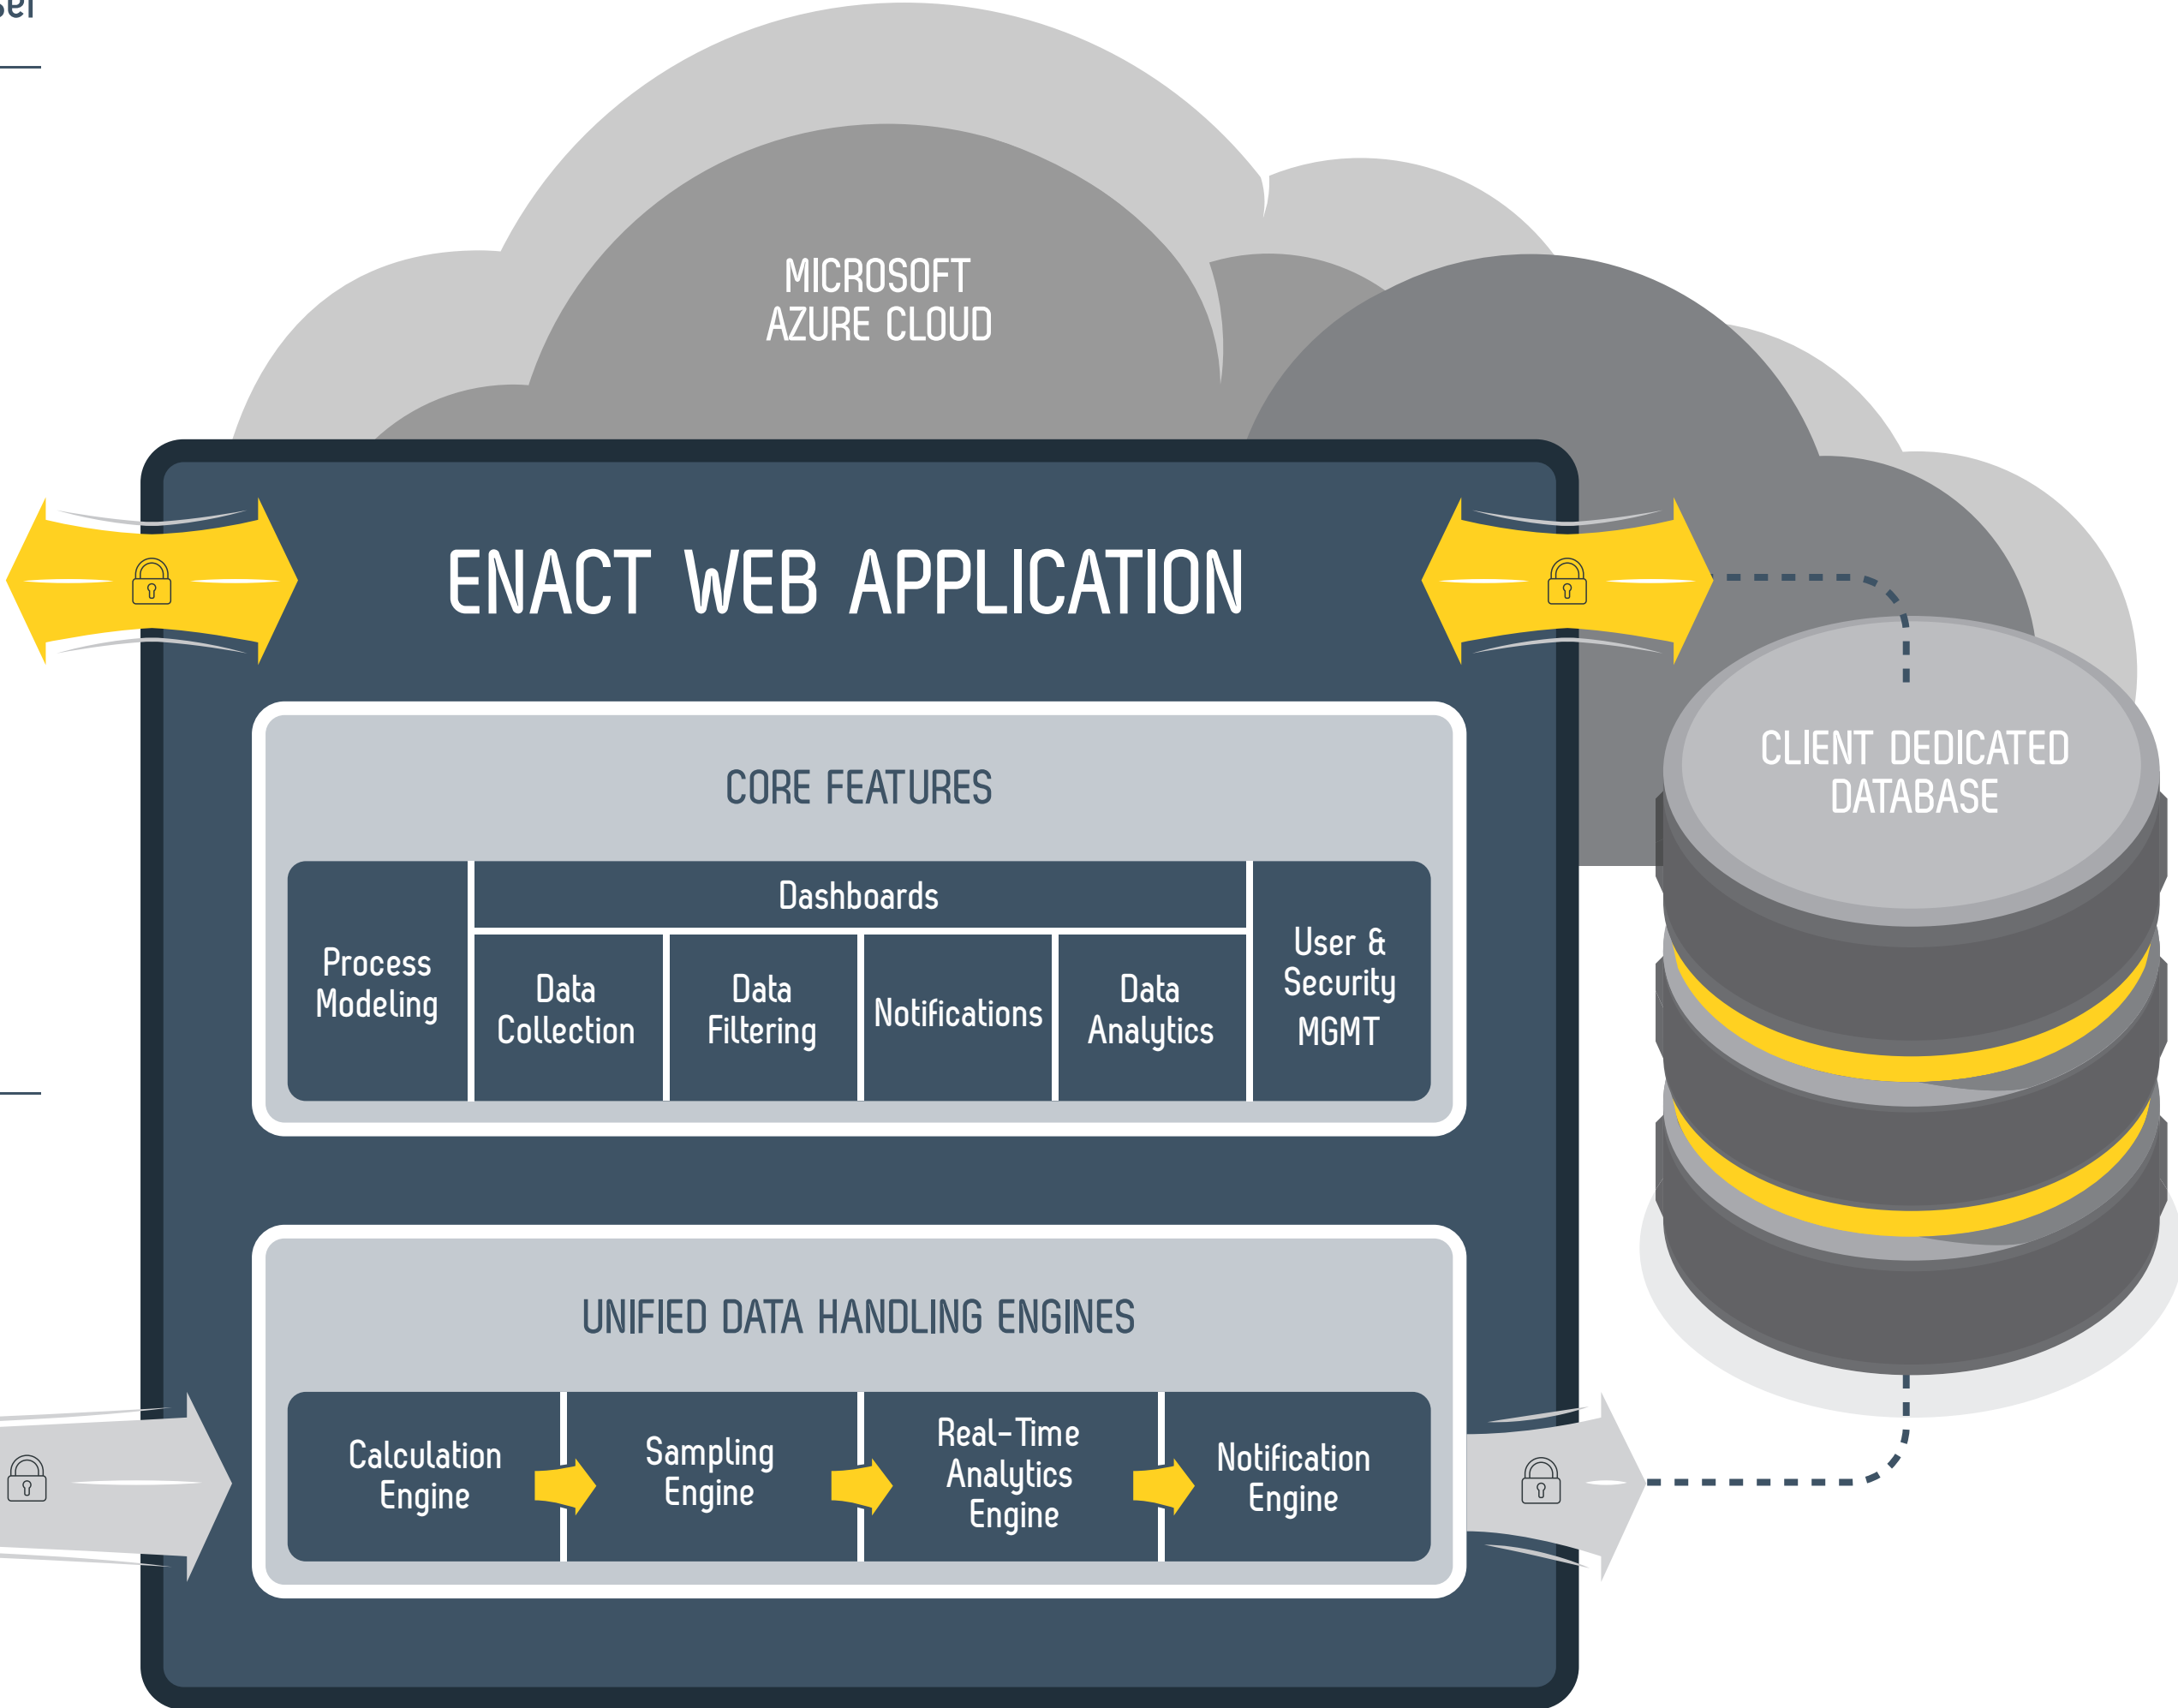

ENACT SYSTEM DIAGRAM

Enact is a cloud-based Quality Intelligence platform that “just knows,” delivering tailored quality insight to users regardless of location to improve product quality, reduce risk, and lower cost.

ANYWHERE, ANYTIME ACCESS

Role-Based Access to Quality Metrics via Web Browser

FLEXIBLE DATA COLLECTION

Manual, Semi-Automated, and Fully Automated